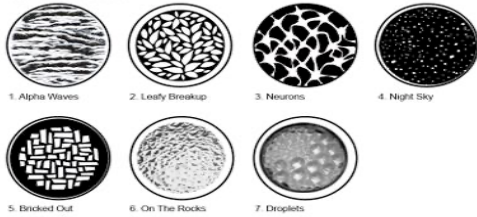

316 315

VL 880=G800

**Clay Sharpy
G325**

326 325

305

306 304

**MK 2
G304**

MOVING LIGHTING AREA

20	19	18	17	16
15	14	13	12	11
10	9	8	7	6
5	4	3	2	1

461 462- CAT
451 452 Pipe 1
453 452 455

Gobo Wheel 1

Gobo Wheel 2

VECTORWORKS EDUCATIONAL VERSION

Color Palette:

- 1: Blue
- 2: Green
- 3: Red
- 4: Magenta
- 5: Amber
- 6: Cyan
- 7: Lavendar
- 8: Yellow

VL3500 Details

DICHROIC FILTERS

- #1 - Open
- #2 - Congo Blue
- #3 - Orange
- #4 - Kelly Green
- #5 - Dark Fushsia
- #6 - Magenta
- #7 - Deep Red

GOBO WHEEL 1 (Rotating)

- #1 - Open
- #2 - Alpha Rays
- #3 - Night Sky
- #4 - Tribal Breakup
- #5 - Color Gobo
- #6 - Glacier

GOBO WHEEL 2 (Fixed)

- #1 - Open
- #2 - Palm Leaves
- #3 - Shock Breakup
- #4 - Triangle Breakup
- #5 - Ice Blocks Gag
- #6 - Pebbles
- #7 - Circle of Ovals

VL880 Details

DICHROIC FILTERS

- 0 - Open
- #1 - Red (21.9687.0431)
- #2 - Blue (21.9687.0436)
- #3 - Kelly Green (21.9687.0434)
- #4 - Magenta (21.9687.0433)
- #5 - CTO (21.9687.0407)
- #6 - Flesh Pink (21.9687.0441)
- #7 - Dark Orange (21.9687.0439)
- #8 - Congo Blue (21.9687.0435)