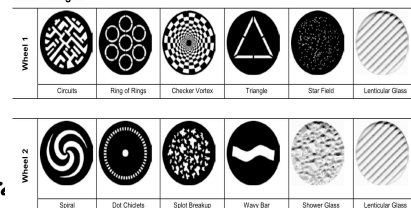

Gobo Designs

Lighting Designer: *Jakyung Seo*

L.D.: JAKYUNG SEO