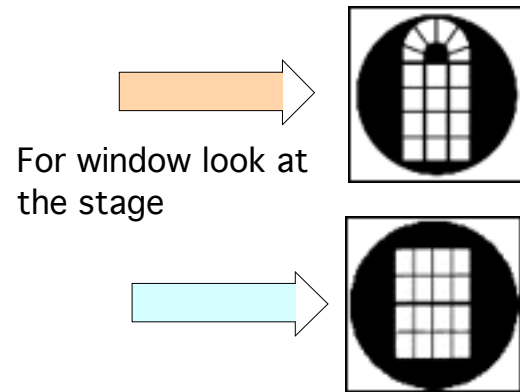

STEEL MAGONOLIAS

ANGLE COLOR CONCEPT

For window - from
out side of window

R01:
Light Bastard Amber

R366
Jordan Blue

R34: Flesh Pink

R62: Booster Blue

R66 Cool Blue